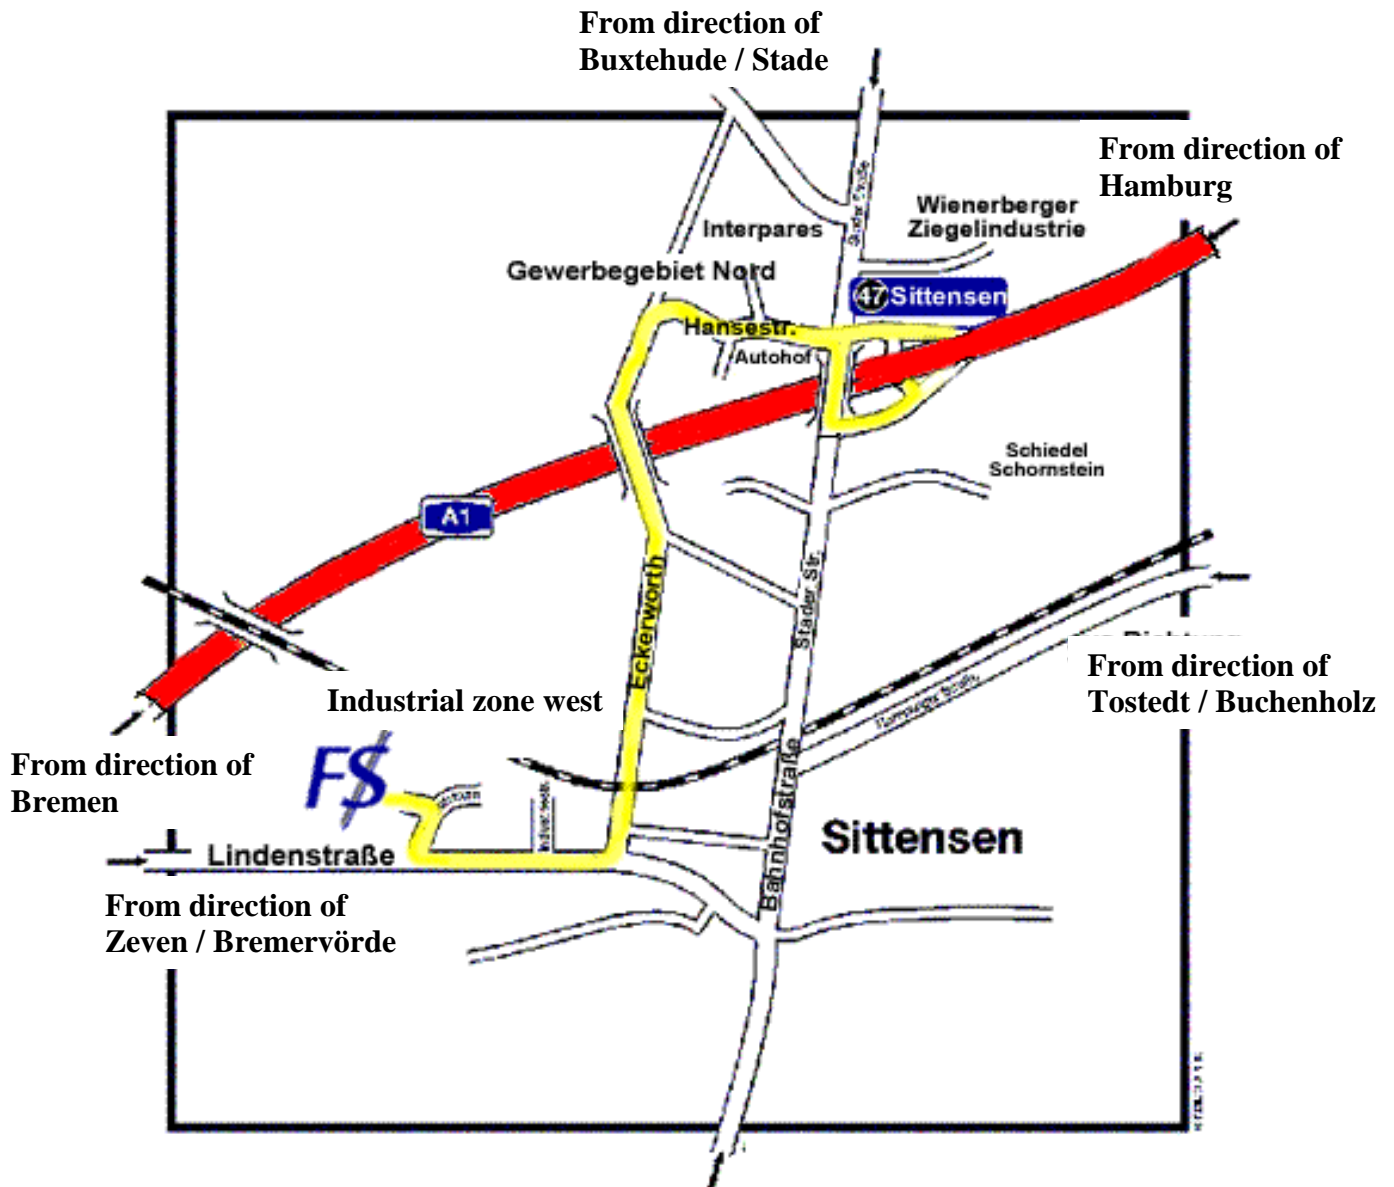

## How to find us

Coming from the A1....

.... turn into Hansestrasse. Follow the road till the end of 'Eckerwirth'. Here turn right into Lindenstrasse in the direction of Zeven.

After about 500 m you will see the 'Gewerbegebiet Sittensen-West' (industrial zone). You will find us there in Westerböhmien-Strasse.